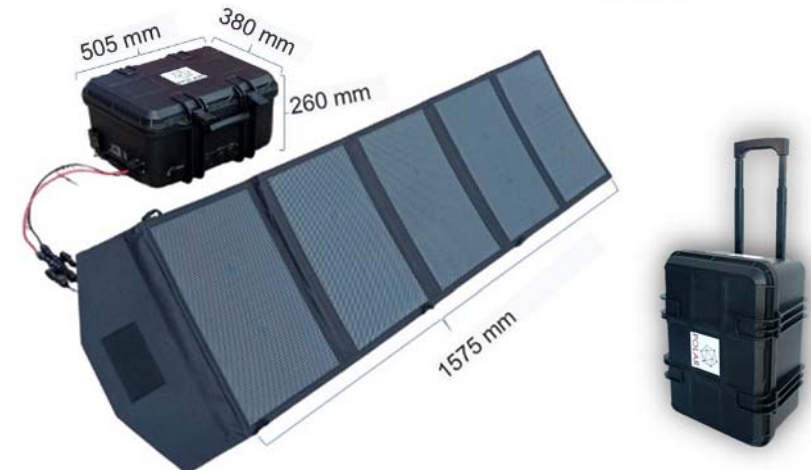

* * We kindly customize for you as your request

Portable

All element into a Roller case of 505x380x260 mm

Quick Assembly

Less than 5 minutes by non-technical people and without special tools.

Versatility

The system has a 12VDC, USB Ports and 220VAC output.

POLAR GREEN © es una marca registrada.

PORTABLE SOLAR POWER GENERATION SYSTEM

POLAR GREEN Case

DESCRIPTION

POLAR GREEN Case is a portable solar system generator for low power applications.

"Quick and easy Green Energy Source all in a case"

APPLICATIONS

Polar Green Case have been designed to be used in low power applications, search and rescue operations, camping, entertainment time, mobile office work in areas with no electrical service.