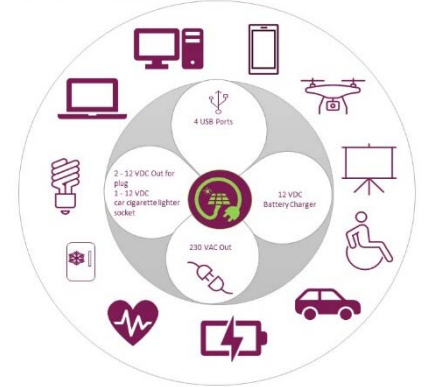

POLAR GREEN © es una marca registrada.

PORTABLE SOLAR POWER GENERATION SYSTEM

POLAR GREEN Case

DESCRIPTION

POLAR GREEN Case is a portable solar system generator for low power applications.

"Quick and easy Green Energy Source all in a case"

APPLICATIONS

Polar Green Case have been designed to be used in low power applications, search and rescue operations, camping, entertainment time, mobile office work in areas with no electrical service.